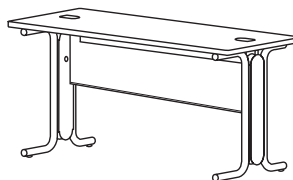

TABLES

- Tops come in wood with amber finish, and black or gray laminate
- 4-Prong pedestal base with levelling glides

42" diameter top, 29"h

42" diameter top, 29"h
2100 Series

36" diameter top, 29"h
90TRC36GRAY

Escalade Series
90NATCCW42RDW
90NATCP42EMC

42" diameter top, 29"h
90TRC42GRAY

standing height
36" diameter top, 41"h
90GLOGCAPR36

BUSINESS INTERIORS®
RENTAL FURNITURE (817) 858-2000

TABLES

- Light gray metal base/laminate gray top
- Charcoal metal base/ laminate mahogany wood grain top

HON 6100 Series

60" w x 24" d

90HON61260QQ

48" w x 30" d

90HON61348QQ

72" w x 30" d

90HON61372QQ

BUSINESS INTERIORS®
RENTAL FURNITURE (817) 858-2000

TABLES

THE FOLDING TABLE

- Sturdy metal frame
- Easy setup/breakdown

Gray or Brown
5', 6', and 8'
90HONFR
90VIR65

BUSINESS INTERIORS®
RENTAL FURNITURE (817) 858-2000