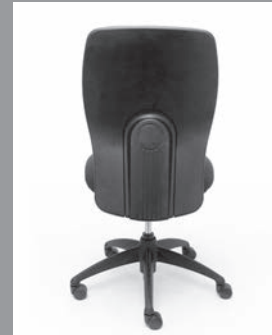

SEATING

RESULT EXECUTIVE CHAIR

- High back pneumatic tilter
- Genuine leather seating with urethane arms
- Single position tilt lock
- Pneumatic seat height adjustment

Black
26"w x 27"d x 43"h
90NATN80AA

BUSINESS INTERIORS®
RENTAL FURNITURE (800) 727-2484

SEATING

TYE TASK CHAIR

- Rich synthetic, air-flow mesh fabric
- Height adjustable arms
- Seat height/depth controls

Black
25"w x 26"d x 41"h
90GLO1951-4

BUSINESS INTERIORS®
RENTAL FURNITURE (800) 727-2484

SEATING

MANAGER CHAIR

- Soft mesh fabric with breathable fabric seat
- Synchro-tilt control with infinite position tilt lock
- Height adjustable arms

Black
25"w x 26"d x 37"h
90GLOOTG11686B

BUSINESS INTERIORS®
RENTAL FURNITURE (800) 727-2484

SEATING

ARMLESS TASK CHAIR

- Pneumatic lift - adjusts seat height
- Side tension control - adjusts tension of seat recline
- Tilt lock - locks back angle
- Height adjustment