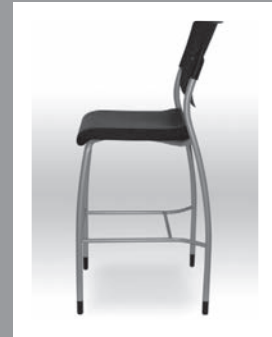

SEATING

THE "REST" STOOL

- Contoured glass filled nylon back and molded foam seat provide durability and comfort
- Steel frame with tungsten finish with polyethylene glides

Black plastic back, upholstered seat, and glides
Charcoal gray frame
[90GLO2654-52](#)

BUSINESS INTERIORS®
RENTAL FURNITURE (800) 727-2484