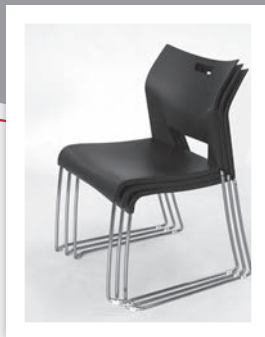

BUSINESS INTERIORS®
RENTAL FURNITURE (800) 727-2484

SEATING

MANAGER CHAIR

- Soft mesh fabric with breathable fabric seat
- Synchro-tilt control with infinite position tilt lock
- Height adjustable arms

Black
25"w x 26"d x 37"h
90GLOOTG11686B

GUEST CHAIR

- Leather with padded arms

Black
28¹/₄"w x 24¹/₂"d x 35¹/₄"h
90HONVL643

BUSINESS INTERIORS®
RENTAL FURNITURE (800) 727-2484

SEATING

NESTING CHAIR

- Gray upholstery seat with chrome sledbase
- Stacks 13 high

18.5"w x 23.5"d x 30"h
90GLO2152-532GY

BUSINESS INTERIORS®
RENTAL FURNITURE (800) 727-2484

SEATING

DUET CHAIR

- Black plastic seat with chrome sledbase
- Stacks 12 high

20.5"w x 23"d x 32.25"h
90GLO2152-532GY