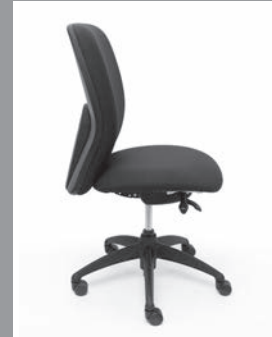

SEATING

RESULT EXECUTIVE CHAIR

- High back pneumatic tilter
- Genuine leather seating with urethane arms
- Single position tilt lock
- Pneumatic seat height adjustment

Black
26"w x 27"d x 43"h
90NATN80AA

BUSINESS INTERIORS®
RENTAL FURNITURE (800) 727-2484

SEATING

TYE TASK CHAIR

- Rich synthetic, air-flow mesh fabric
- Height adjustable arms
- Seat height/depth controls

Black
25"w x 26"d x 41"h
90GLO1951-4

BUSINESS INTERIORS®
RENTAL FURNITURE (800) 727-2484

SEATING

MANAGER CHAIR

- Soft mesh fabric with breathable fabric seat
- Synchro-tilt control with infinite position tilt lock
- Height adjustable arms

Black
25"w x 26"d x 37"h
90GLOOTG11686B

BUSINESS INTERIORS®
RENTAL FURNITURE (800) 727-2484

SEATING

ARMLESS TASK CHAIR

- Pneumatic lift - adjusts seat height
- Side tension control - adjusts tension of seat recline
- Tilt lock - locks back angle
- Height adjustment