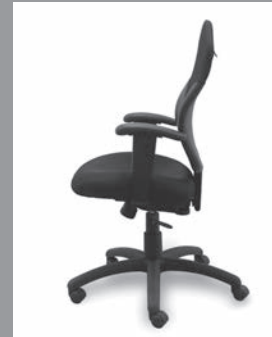

SEATING

RESULT EXECUTIVE CHAIR

- High back pneumatic tilter
- Genuine leather seating with urethane arms
- Single position tilt lock
- Pneumatic seat height adjustment

Black
26"w x 27"d x 43"h
90NATN80AA

BUSINESS INTERIORS®
RENTAL FURNITURE (800) 727-2484

SEATING

TYE TASK CHAIR

- Rich synthetic, air-flow mesh fabric
- Height adjustable arms
- Seat height/depth controls

Black
25"w x 26"d x 41"h
90GLO1951-4

BUSINESS INTERIORS®
RENTAL FURNITURE (800) 727-2484

SEATING

MANAGER CHAIR

- Soft mesh fabric with breathable fabric seat
- Synchro-tilt control with infinite position tilt lock
- Height adjustable arms

Black
25"w x 26"d x 37"h
90GLOOTG11686B

BUSINESS INTERIORS®
RENTAL FURNITURE (800) 727-2484

SEATING

ARMLESS TASK CHAIR

- Pneumatic lift - adjusts seat height
- Side tension control - adjusts tension of seat recline
- Tilt lock - locks back angle
- Height adjustment