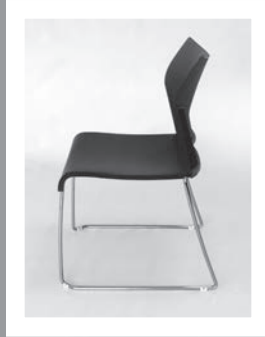

BUSINESS INTERIORS®
RENTAL FURNITURE (800) 727-2484

SEATING

MANAGER CHAIR

- Soft mesh fabric with breathable fabric seat
- Synchro-tilt control with infinite position tilt lock
- Height adjustable arms

Black
25"w x 26"d x 37"h
90GLOOTG11686B

GUEST CHAIR

- Leather with padded arms

Black
28¹/₄"w x 24¹/₂"d x 35¹/₄"h
90HONVL643

BUSINESS INTERIORS®
RENTAL FURNITURE (800) 727-2484

SEATING

NESTING CHAIR

- Gray upholstery seat with chrome sledbase
- Stacks 13 high

18.5"w x 23.5"d x 30"h
90GLO2152-532GY

BUSINESS INTERIORS®
RENTAL FURNITURE (800) 727-2484

SEATING

DUET CHAIR

- Black plastic seat with chrome sledbase
- Stacks 12 high

20.5"w x 23"d x 32.25"h
90GLO2152-532GY