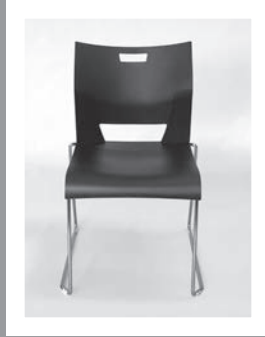

BUSINESS INTERIORS®
RENTAL FURNITURE (800) 727-2484

SEATING

MANAGER CHAIR

- Soft mesh fabric with breathable fabric seat
- Synchro-tilt control with infinite position tilt lock
- Height adjustable arms

Black
25"w x 26"d x 37"h
90GLOOTG11686B

GUEST CHAIR

- Leather with padded arms

Black
28¹/₄"w x 24¹/₂"d x 35¹/₄"h
90HONVL643

BUSINESS INTERIORS®
RENTAL FURNITURE (800) 727-2484

SEATING

NESTING CHAIR

- Gray upholstery seat with chrome sledbase
- Stacks 13 high

18.5"w x 23.5"d x 30"h
90GLO2152-532GY

BUSINESS INTERIORS®
RENTAL FURNITURE (800) 727-2484

SEATING

DUET CHAIR

- Black plastic seat with chrome sledbase
- Stacks 12 high

20.5"w x 23"d x 32.25"h
90GLO2152-532GY