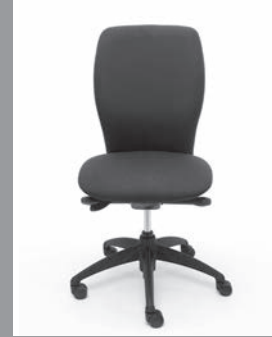

SEATING

RESULT EXECUTIVE CHAIR

- High back pneumatic tilter
- Genuine leather seating with urethane arms
- Single position tilt lock
- Pneumatic seat height adjustment

Black
26"w x 27"d x 43"h
90NATN80AA

BUSINESS INTERIORS®
RENTAL FURNITURE (800) 727-2484

SEATING

TYE TASK CHAIR

- Rich synthetic, air-flow mesh fabric
- Height adjustable arms
- Seat height/depth controls

Black
25"w x 26"d x 41"h
90GLO1951-4

BUSINESS INTERIORS®
RENTAL FURNITURE (800) 727-2484

SEATING

MANAGER CHAIR

- Soft mesh fabric with breathable fabric seat
- Synchro-tilt control with infinite position tilt lock
- Height adjustable arms

Black
25"w x 26"d x 37"h
90GLOOTG11686B

BUSINESS INTERIORS®
RENTAL FURNITURE (800) 727-2484

SEATING

ARMLESS TASK CHAIR

- Pneumatic lift - adjusts seat height
- Side tension control - adjusts tension of seat recline
- Tilt lock - locks back angle
- Height adjustment